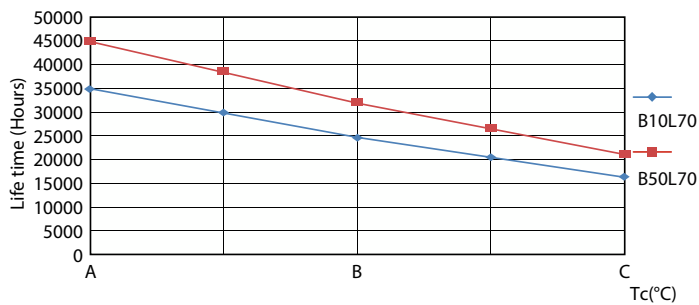

Life Expectancy Diagram - Ecofit LEDtube 1200mm HO 18W 865 T8