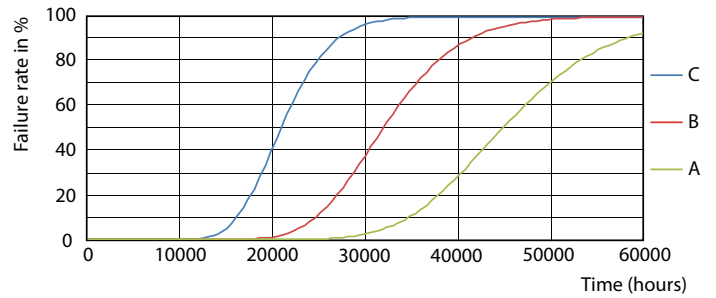

Ecofit Ledtubes T8

Photometric data

Lifetime