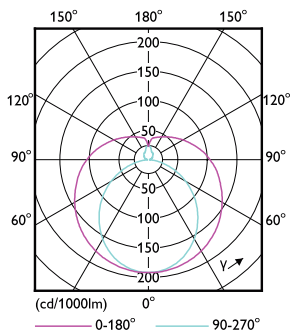

Ecofit Ledtubes T8

Mechanical and Housing

Bulb Finish	Frosted
Bulb Material	Glass
Product Length	1,200 mm
Bulb Shape	T8

Approval and Application

Energy Efficiency Class	F
Energy Saving Product	Yes
Approval Marks	RoHS compliance CE marking KEMA Keur certificate
Energy Consumption kWh/1000 h	18 kWh
EPREL Registration Number	491855

Product Data

Order product name	Ecofit LEDtube 1200mm HO 18W 865 T8
Full product name	Ecofit LEDtube 1200mm HO 18W 865 T8
Full product code	871951426610000
Order code	929002446102
Material Nr. (12NC)	929002446102
Numerator - Quantity Per Pack	1
EAN/UPC - Product/Case	8719514266100
Numerator - Packs per outer box	20
EAN/UPC - Case	8719514266117

Dimensional drawing

Product	D1	D2	A1	A2	A3
Ecofit LEDtube 1200mm HO 18W 865 T8	25.7 mm	28 mm	1,198 mm	1,205 mm	1,212 mm

Photometric data

Light Distribution Diagram - Ecofit LEDtube 1200mm HO 18W 865 T8