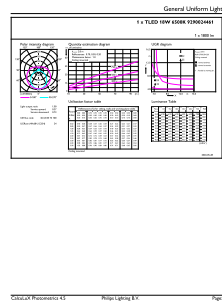

## Product Data

Order product name	Ecofit LEDtube 1200mm HO 18W 865 T8
Full product name	Ecofit LEDtube 1200mm HO 18W 865 T8
Full product code	871951426610000
Order code	929002446102
Material Nr. (12NC)	929002446102
Numerator - Quantity Per Pack	1
EAN/UPC - Product/Case	8719514266100
Numerator - Packs per outer box	20
EAN/UPC - Case	8719514266117

## Dimensional drawing

Product	D1	D2	A1	A2	A3
Ecofit LEDtube 1200mm HO 18W 865 T8	25.7 mm	28 mm	1,198 mm	1,205 mm	1,212 mm

## Photometric data

Light Distribution Diagram - Ecofit LEDtube 1200mm HO 18W 865 T8

General uniform lighting - Ecofit LEDtube 1200mm HO 18W 865 T8