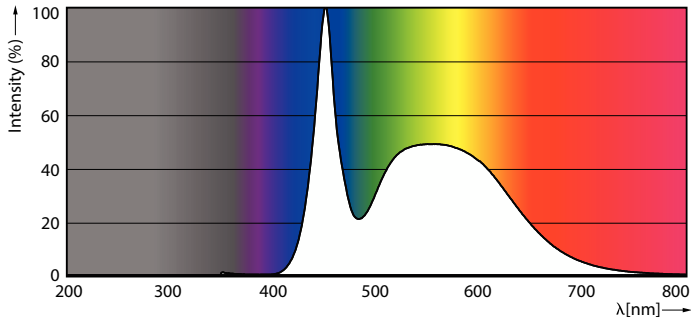

Ecofit Ledtubes T8

Photometric data

Spectral Power Distribution Colour - Ecofit LEDtube 1200mm HO 18W 865 T8