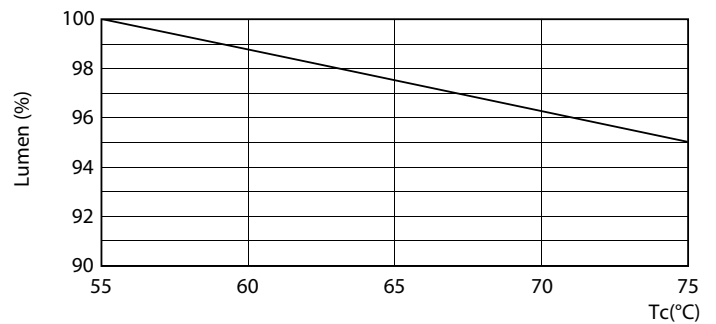

## Lifetime

Life Expectancy Diagram - Ecofit LEDtube 1200mm HO 18W 865 T8

Life Expectancy Diagram - Ecofit LEDtube 1200mm HO 18W 865 T8

Life Expectancy Diagram - Ecofit LEDtube 1200mm HO 18W 865 T8

Lumen Maintenance Diagram - Ecofit LEDtube 1200mm HO 18W 865 T8